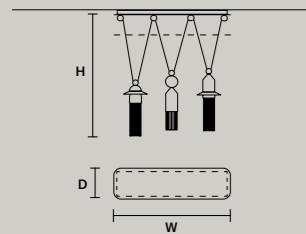

DIMMABLE
 1-10V + PUSH + DALI

NAPPE C3 LN 75

W 75 cm / 29.50"
 D 20 cm / 7.90"
 H MAX 155 cm / 61.00"

STANDARD INTEGRATED LED LIGHTING
 3 x 16,2 W CRI>90
 3000 K - 2064 NOMINAL LM

ON REQUEST
 3 x 16,2 W CRI>90
 2700 K - 1960 NOMINAL LM

DIMMABLE
 1-10V + PUSH

NAPPE C3 LN 125

W 125 cm / 49.20"
 D 20 cm / 7.90"
 H MAX 155 cm / 61.00"

STANDARD INTEGRATED LED LIGHTING
 3 x 16,2 W CRI>90
 3000 K - 2064 NOMINAL LM

ON REQUEST
 3 x 16,2 W CRI>90
 2700 K - 1960 NOMINAL LM