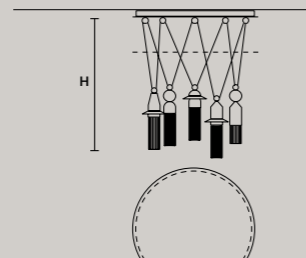

DIMMABLE
 1-10V + PUSH

NAPPE C5 RD 80

∅ 80 cm / 31.50"
 H MAX 155 cm / 61.00"

STANDARD INTEGRATED LED LIGHTING
 5 x 27 W CRI>90
 3000 K - 3440 NOMINAL LM

ON REQUEST
 5 x 27 W CRI>90
 2700 K - 3268 NOMINAL LM

DIMMABLE
 1-10V + PUSH

SUGGESTED CONFIGURATION FOR C3

SUGGESTED CONFIGURATION FOR C5

SUGGESTED CONFIGURATION FOR C10

SINGLE CANOPIES

SINGLE CANOPY

SIZE	FRAME FINISHINGS	CANOPY FINISHINGS	PRODUCT NAME
ø 10 cm / 3.90"	● V95	● G12	NAPPE N0-N1-N2-N3-N4
H 5 cm / 2.00"	● V72 ● V51 ● V21 ● V95	● G12	N5-N6-N7-N8-N9
	● V90	● G12	
	● V35 ● V70 ● V84	● G12	
	● G29	● G29	