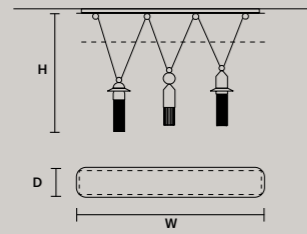

NAPPE C3 LN 125

W 125 cm / 49.20"
D 20 cm / 7.90"
H MAX 155 cm / 61.00"

STANDARD INTEGRATED LED LIGHTING
3 x 16,2 W CRI>90
3000 K - 2064 NOMINAL LM

ON REQUEST
3 x 16,2 W CRI>90
2700 K - 1960 NOMINAL LM

DIMMABLE
1-10V + PUSH