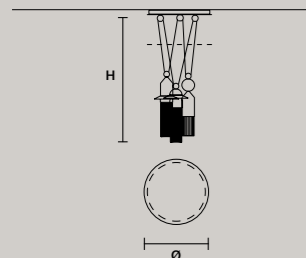

NAPPE C3 RD 40

∅ 40 cm / 15.70"
H MAX 155 cm / 61.00"

STANDARD INTEGRATED LED LIGHTING
3 x 16,2 W CRI>90
3000 K - 2064 NOMINAL LM

ON REQUEST
3 x 16,2 W CRI>90
2700 K - 1960 NOMINAL LM

DIMMABLE
1-10V + PUSH