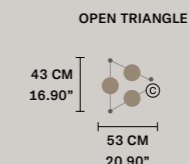

SUGGESTED CONFIGURATION FOR C3