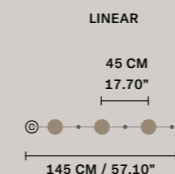

SUGGESTED CONFIGURATION FOR C3