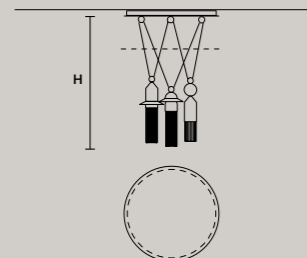

DIMMABLE
 1-10V + PUSH

NAPPE C3 RD 60

∅ 60 cm / 23.60"
 H MAX 155 cm / 61.00"

STANDARD INTEGRATED LED LIGHTING
 3 x 16,2 W CRI>90
 3000 K - 2064 NOMINAL LM

ON REQUEST
 3 x 16,2 W CRI>90
 2700 K - 1960 NOMINAL LM

DIMMABLE
 1-10V + PUSH

NAPPE C5 RD 80

∅ 80 cm / 31.50"
 H MAX 155 cm / 61.00"

STANDARD INTEGRATED LED LIGHTING
 5 x 27 W CRI>90
 3000 K - 3440 NOMINAL LM

ON REQUEST
 5 x 27 W CRI>90
 2700 K - 3268 NOMINAL LM