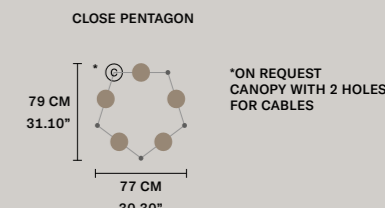

SUGGESTED CONFIGURATION FOR C5