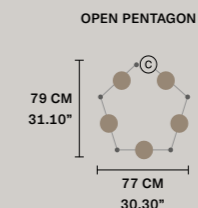

SUGGESTED CONFIGURATION FOR C5