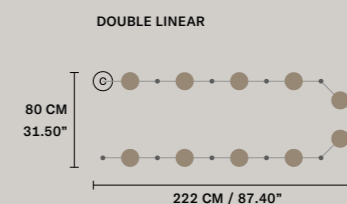

DIMMABLE
 1-10V + PUSH

NAPPE C5 RD 80

∅ 80 cm / 31.50"
 H MAX 155 cm / 61.00"

STANDARD INTEGRATED LED LIGHTING
 5 x 27 W CRI>90
 3000 K - 3440 NOMINAL LM

ON REQUEST
 5 x 27 W CRI>90
 2700 K - 3268 NOMINAL LM

DIMMABLE
 1-10V + PUSH

SUGGESTED CONFIGURATION FOR C3

SUGGESTED CONFIGURATION FOR C5

SUGGESTED CONFIGURATION FOR C10

SINGLE CANOPIES

SINGLE CANOPY

SIZE	FRAME FINISHINGS	CANOPY FINISHINGS	PRODUCT NAME
ø 10 cm / 3.90"	● V95	● G12	NAPPE N0-N1-N2-N3-N4
H 5 cm / 2.00"	● V72 ● V51 ● V21 ● V95	● G12	N5-N6-N7-N8-N9
	● V90	● G12	
	● V35 ● V70 ● V84	● G12	
	● G29	● G29	

MULTIPLE CANOPIES

LINEAR CANOPY LN 75

SIZE	FINISHINGS	PRODUCT NAME
W 75 cm / 29.50"	● V98	NAPPE C3 LN 75
D 20 cm / 7.90"		
H 4 cm / 1.60"		

LINEAR CANOPY LN 125

SIZE	FINISHINGS	PRODUCT NAME
W 125 cm / 49.20"	● V98	NAPPE C3 LN 125
D 20 cm / 7.90"		
H 4 cm / 1.60"		