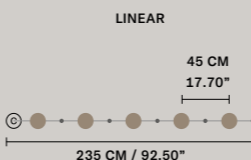

SUGGESTED CONFIGURATION FOR C5