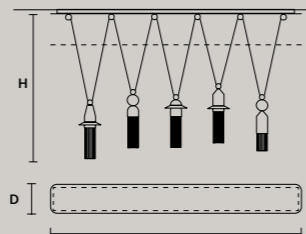

NAPPE C5 LN 175

W 175 cm / 68.90"
D 20 cm / 7.90"
H MAX 155 cm / 61.00"

STANDARD INTEGRATED LED LIGHTING
5 x 27 W CRI>90
3000 K - 3440 NOMINAL LM

ON REQUEST
5 x 27 W CRI>90
2700 K - 3268 NOMINAL LM

DIMMABLE
1-10V + PUSH